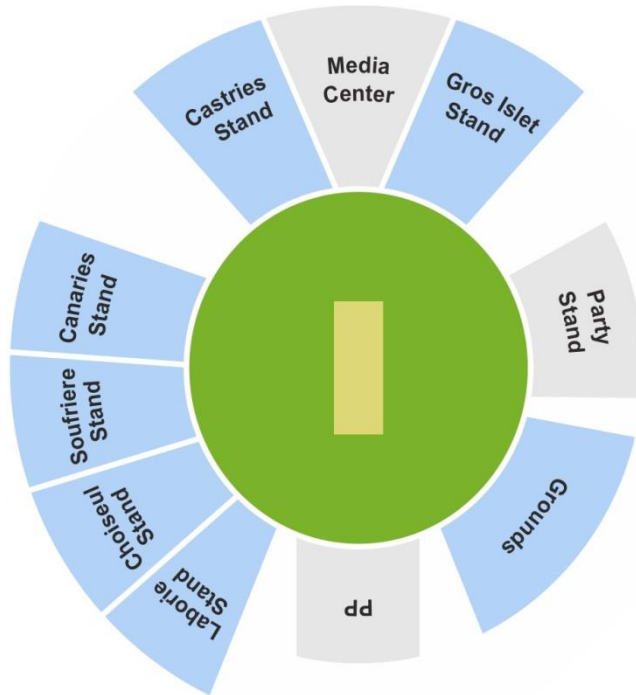

Daren Sammy Cricket Ground, Gros Islet – St. Lucia

Note : Only blue highlighted stands available for sale

Day & Date	Type
Saturday, February 9-13, 2019	3rd Test
Saturday, March 2, 2019	5th ODI
Tuesday, March 5, 2019	1st T20

Stand Name	Gross Cap	Kill Seats	Net Cap
Johnson Charles - Canaries	1112	40	1,072
Johnson Charles - Soufriere	1182	51	1,131
Johnson Charles - Choiseul	1183	51	1,132
Johnson Charles - Laborie	1183	51	1,132
Castries	789	24	765
Gros Islet	1509	46	1,463
Grounds	3000	-	3,000
Players Pavilion	292	-	292
Total	10,250	263	9,987