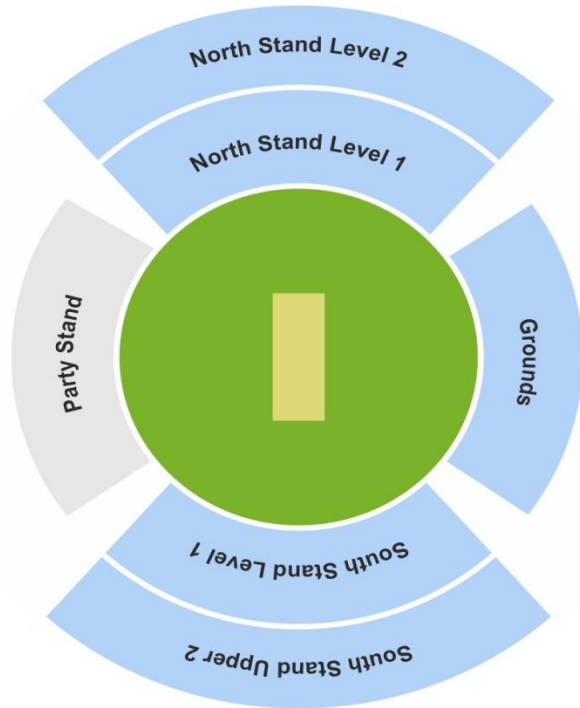

Stand Name	Gross Cap	Kill Seats	Net Cap
Worrell Weekes and Walcott - Level 1	1726	235	1,491
Worrell Weekes and Walcott - Level 2	783	20	763
Hall & Griffith - Level 3	431	79	352
Greenidge & Haynes - Level 1	3197	24	3,173
Greenidge & Haynes - Level 2	821	-	821
Hewitt & Innis - Level 1	1522	-	1,522
Hewitt & Innis - Level 3	1134	457	677
Party Stand	2600	-	2,600
<b>Total</b>	<b>12,716</b>	<b>1,006</b>	<b>11,710</b>

# Sir Vivian Richards Cricket Ground , North Sound - Antigua

Day & Date	Type
Thursday, January 31- February 4, 2019	2nd Test

Stand Name	Gross Cap	Kill Seats	Net Cap
South Stand - Level 1	2319	54	2,265
South Stand - Level 2	1724	36	1,688
North Stand - Level 1	1115	-	1,115
North Stand - Level 2	3038	32	3,006
Grounds	2500	-	2,500
Party Stand	1000	-	1,000
<b>Total</b>	<b>11,696</b>	<b>122</b>	<b>11,574</b>

Stand Name	Gross Cap	Kill Seats	Net Cap
Johnson Charles - Canaries	1112	40	1,072
Johnson Charles - Soufriere	1182	51	1,131
Johnson Charles - Choiseul	1183	51	1,132
Johnson Charles - Laborie	1183	51	1,132
Castries	789	24	765
Gros Islet	1509	46	1,463
Grounds	3000	-	3,000
Players Pavilion	292	-	292
<b>Total</b>	<b>10,250</b>	<b>263</b>	<b>9,987</b>

# Warner Park, Basseterre – St. Kitts

Day & Date	Type
Friday, March 8, 2019	2 <sup>nd</sup> T20
Sunday, March 10, 2019	3 <sup>rd</sup> T20

Stand Name	Gross Cap	Kill Seats	Net Cap
South East	1245	-	1,245
South West	1247	-	1,247
Grounds	2400	-	2,400
Party Stand	1,500	-	1,500
Players Pavilion	264	-	264
VIP	250	-	250
<b>Total</b>	<b>6,981</b>	<b>-</b>	<b>6,981</b>