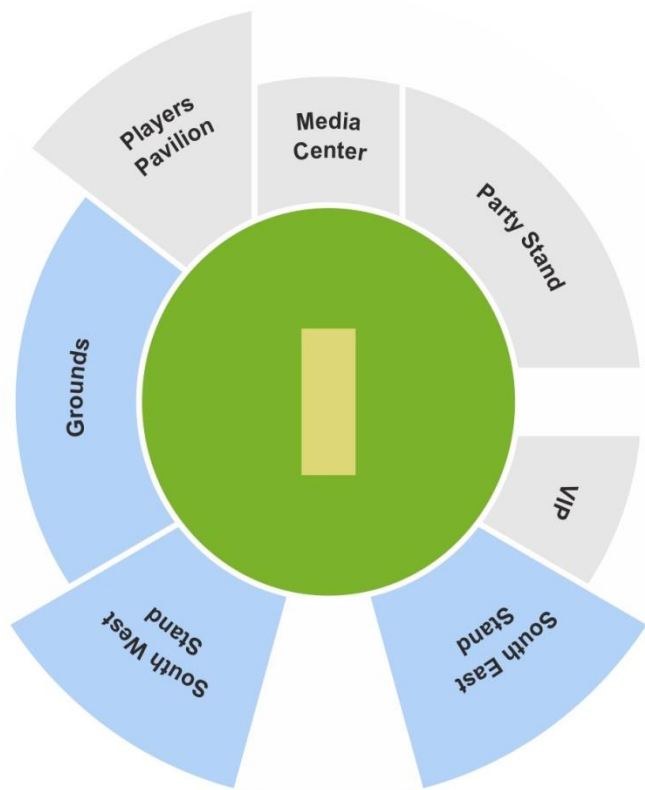

Stand Name	Gross Cap	Kill Seats	Net Cap
Johnson Charles - Canaries	1112	40	1,072
Johnson Charles - Soufriere	1182	51	1,131
Johnson Charles - Choiseul	1183	51	1,132
Johnson Charles - Laborie	1183	51	1,132
Castries	789	24	765
Gros Islet	1509	46	1,463
Grounds	3000	-	3,000
Players Pavilion	292	-	292
<b>Total</b>	<b>10,250</b>	<b>263</b>	<b>9,987</b>

# Grenada National Stadium - Grenada

Note : Only blue highlighted stands available for sale

Day & Date	Type
Monday, February 25, 2019	3rd ODI
Wednesday, February 27, 2019	4th ODI

Stand Name	Gross Cap	Kill Seats	Net Cap
South East Level 1	TBC	-	-
South East Level 2	TBC	-	-
South West Level 1	1878	-	1,878
South West Level 2	1389	-	1,389
West Level 1	895	-	895
West Level 2	1214	-	1,214
<b>Total</b>	<b>5,376</b>	<b>-</b>	<b>5,376</b>

# Warner Park, Basseterre – St. Kitts

Day & Date	Type
Friday, March 8, 2019	2 <sup>nd</sup> T20
Sunday, March 10, 2019	3 <sup>rd</sup> T20

Stand Name	Gross Cap	Kill Seats	Net Cap
South East	1245	-	1,245
South West	1247	-	1,247
Grounds	2400	-	2,400
Party Stand	1,500	-	1,500
Players Pavilion	264	-	264
VIP	250	-	250
<b>Total</b>	<b>6,981</b>	<b>-</b>	<b>6,981</b>