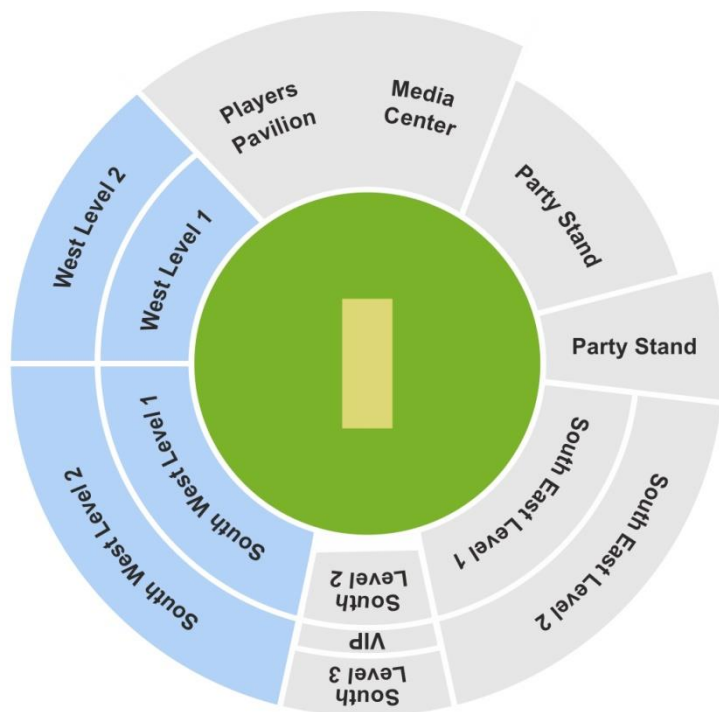

Grenada National Stadium - Grenada

Note : Only blue highlighted stands available for sale

Day & Date	Type
Monday, February 25, 2019	3rd ODI
Wednesday, February 27, 2019	4th ODI

Stand Name	Gross Cap	Kill Seats	Net Cap
South East Level 1	TBC	-	-
South East Level 2	TBC	-	-
South West Level 1	1878	-	1,878
South West Level 2	1389	-	1,389
West Level 1	895	-	895
West Level 2	1214	-	1,214
Total	5,376	-	5,376