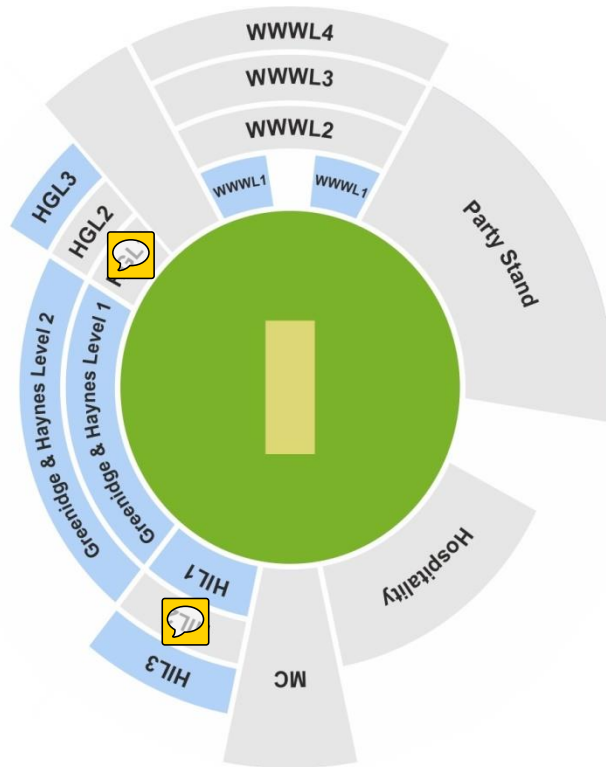

Kensington Oval, Bridgetown - Barbados

Note : Only blue highlighted stands available for sale

Day & Date	Type
Wednesday, January 23-27, 2019	1st Test
Wednesday, February 20, 2019	1st ODI
Friday, February 22, 2019	2nd ODI

Stand Name	Gross Cap	Kill Seats	Net Cap
Worrell Weekes and Walcott - Level 1	1726	235	1,491
Worrell Weekes and Walcott - Level 2	783	20	763
Hall & Griffith - Level 3	431	79	352
Greenidge & Haynes - Level 1	3197	24	3,173
Greenidge & Haynes - Level 2	821	-	821
Hewitt & Innis - Level 1	1522	-	1,522
Hewitt & Innis - Level 3	1134	457	677
Party Stand	2600	-	2,600
Total	12,716	1,006	11,710